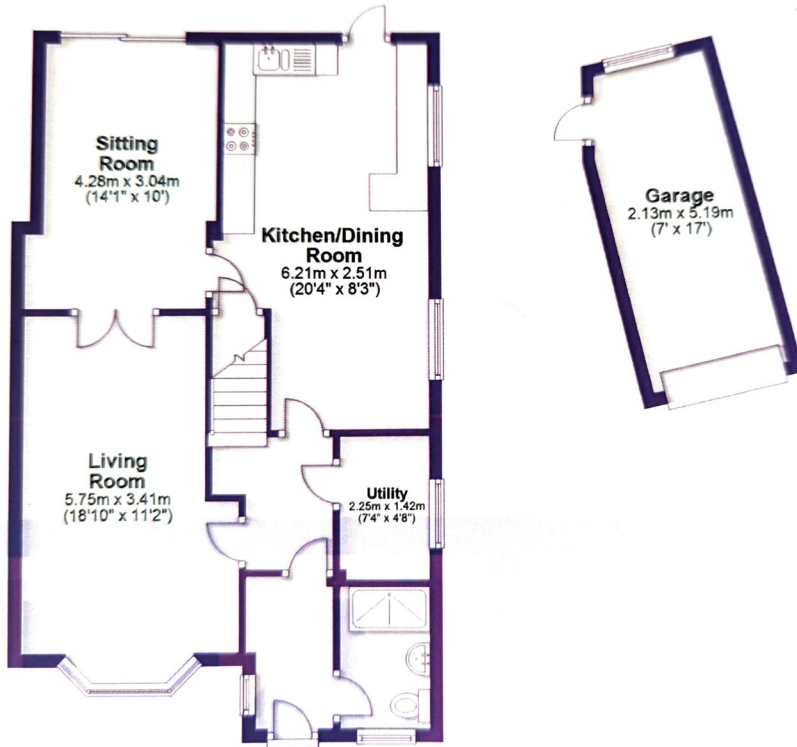

49 Pinewood Green

Ground Floor

Approx. 75.6 sq. metres (813.4 sq. feet)

First Floor

Approx. 52.5 sq. metres (565.2 sq. feet)