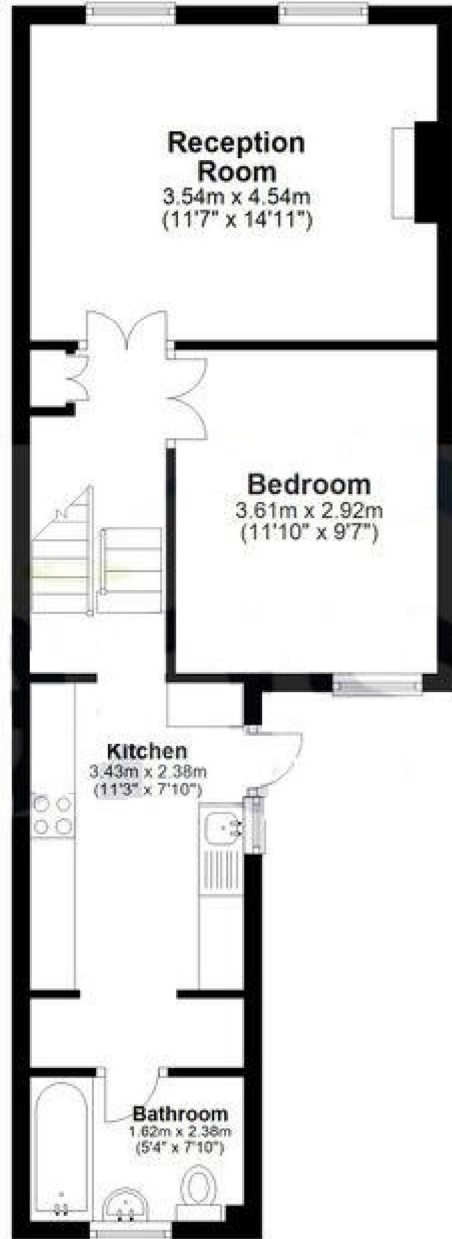

**Ground Floor**  
Approx. 5.4 sq. metres (58.3 sq. feet)

**First Floor**  
Approx. 47.5 sq. metres (511.3 sq. feet)

**Total area: approx. 52.9 sq. metres (569.6 sq. feet)**

Floor Plan measurements are approximate and are for illustrative purposes only. While we do not doubt the floor plans accuracy, we make no guarantee, warranty or representation as to the accuracy and completeness of the floor plan.  
Plan produced using PlanUp.